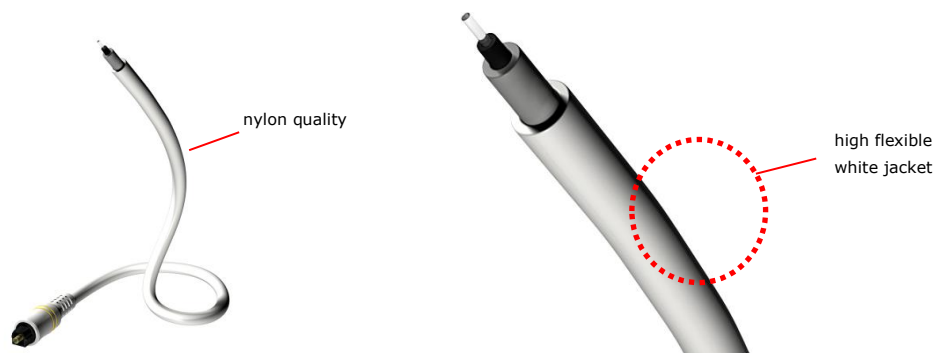

HIGH STANDARD OPTO

ITEM-NO.	DESCRIPTION	UNIT/CT	BARCODE	PRICE
20030007	HIGH STANDARD Opto 0,75 m white	70	4010409001788	11 €
20030015	HIGH STANDARD Opto 1,50 m white	70	4010409001795	14 €
20030030	HIGH STANDARD Opto 3,00 m white	70	4010409002792	16 €