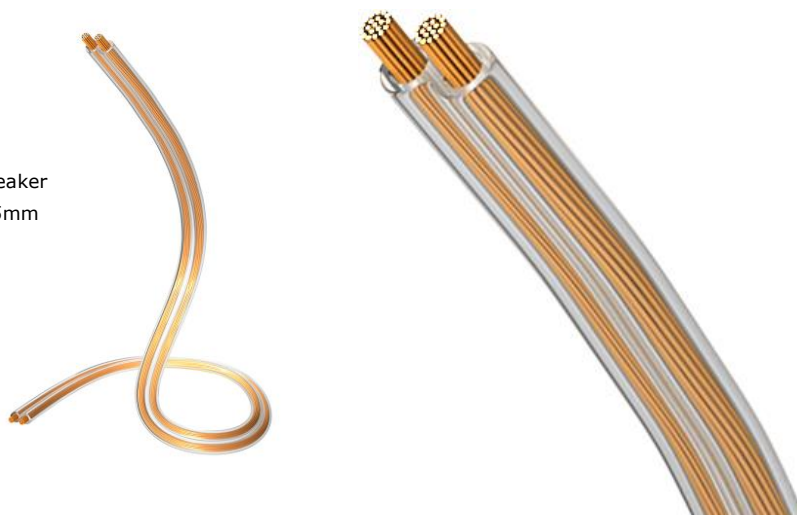

CALYPSO

- 3-Flux-twisting
- 0.10 mm copper strands
- with center divider
- colored codation line
- round/round insulation construction

ITEM-NO.	DESCRIPTION	UNIT/CT	BARCODE	PRICE
31062150	DELUXE Calypso transparent 1,5	180 m	4010409621504	2.2 €
31062250	DELUXE Calypso transparent 2,5	150 m	4010409622501	3.1 €
31062400	DELUXE Calypso transparent 4,0	100 m	4010409624000	5 €

SILVERLINE

- 3x silver plated 0.07 mm copper strand bundle
- 4x 0.07 copper strand bundle
- squared/squared insulation construction
- colored codation line

ITEM-NO.	DESCRIPTION	UNIT/CT	BARCODE	PRICE
31032250	DELUXE Silverline transparent 2,5	100 m	4010409322500	6.8 €
31032400	DELUXE Silverline transparent 4,0	100 m	4010409324009	10.5 €

CABLE ON SPOOL | HIGH STANDARD

Loudspeaker cables and coaxial cable "made in Germany" for beginners (HIGH STANDARD) and advanced people (DELUXE)!

HIGH STANDARD

All HIGH STANDARD speaker cables are made of 0,25mm pure copper strands.