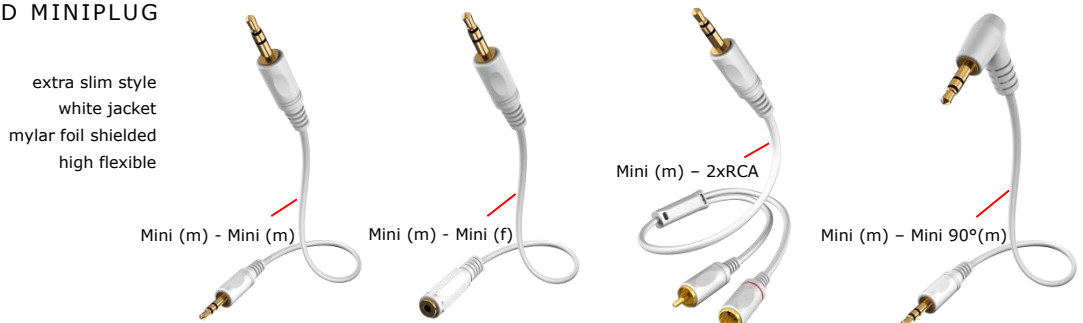

HIGH STANDARD MINIPLUG

ITEM-NO.	DESCRIPTION	UNIT/CT	BARCODE	PRICE
20071008	HS Mini (m) - Mini (m) white 0,8 m (70)	70	4010409056009	4.5 €
20071016	HS Mini (m) - Mini (m) white 1,6 m (70)	70	4010409056016	5 €
20071116	HS Mini (m) - Mini (f) white 1,6 m (70)	70	4010409056023	5.5 €
20071132	HS Mini (m) - Mini (f) white 3,2 m (70)	70	4010409056030	6.5 €
20071208	HS Mini (m) - 2xRCA white 0,8 m (70)	70	4010409056047	7 €
20071216	HS Mini (m) - 2xRCA white 1,6 m (70)	70	4010409056054	7.5 €