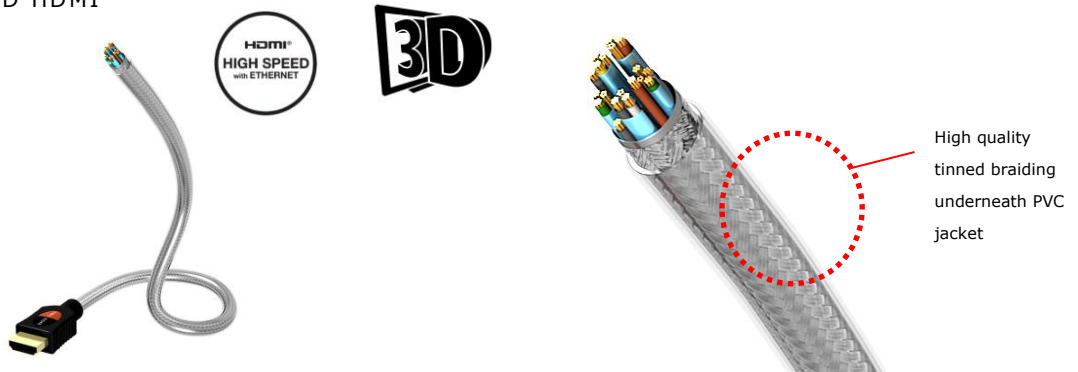

HIGH STANDARD SERIES

Cable series for beginners with higher demands! High quality cable series. All cables are covered by tin plated braiding underneath transparent jacket (expecting white MP3 cables and optical cables) with gold plated molded plugs.

HIGH STANDARD HDMI

ITEM-NO.	DESCRIPTION	UNIT/CT	BARCODE	PRICE
20010015	HIGH STAND. High Speed HDMI with Ethernet (28 AWG) 1,50 m	45	4010409001733	17 €
20010030	HIGH STAND. High Speed with HDMI Ethernet (28 AWG) 3,00 m	45	4010409001740	24 €
20010050	HIGH STAND. Standard HDMI Ethernet (28 AWG) 5,00 m (AWG information of inner conductors)	45	4010409001757	32 €