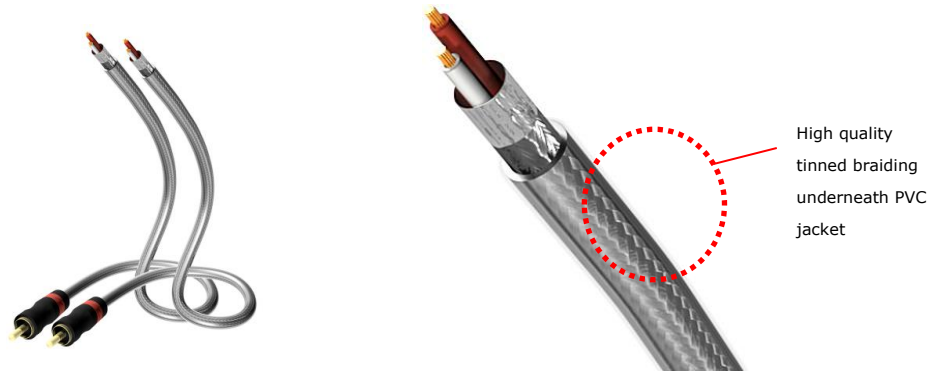

HIGH STANDARD AUDIO

ITEM-NO.	DESCRIPTION	UNIT/CT	BARCODE	PRICE
20060007	HIGH STANDARD Stereo Audio 0,75 m	70	4010409003140	13 €
20060015	HIGH STANDARD Stereo Audio 1,50 m	70	4010409003157	15 €
20061020	HIGH STANDARD Y-Subwoofer 2,0 m	70	4010409003164	14 €
20061030	HIGH STANDARD Y-Subwoofer 3,0 m	70	4010409003393	17 €
20061050	HIGH STANDARD Y-Subwoofer 5,0 m	70	4010409003171	22 €
20062030	HIGH STANDARD Mono Sub 3,0 m	70	4010409003188	13 €
20062050	HIGH STANDARD Mono Sub 5,0 m	70	4010409003195	16 €
20062080	HIGH STANDARD Mono Sub 8,0 m	45	4010409000415	22 €