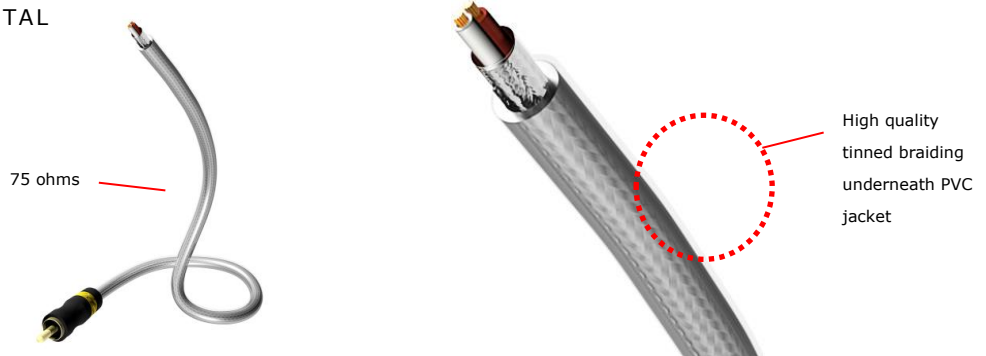

HIGH STANDARD DIGITAL

ITEM-NO.	DESCRIPTION	UNIT/CT	BARCODE	PRICE
20040007	HIGH STANDARD Digital RCA 0,75 m	70	4010409003102	8 €
20040015	HIGH STANDARD Digital RCA 1,50 m	70	4010409003119	10 €