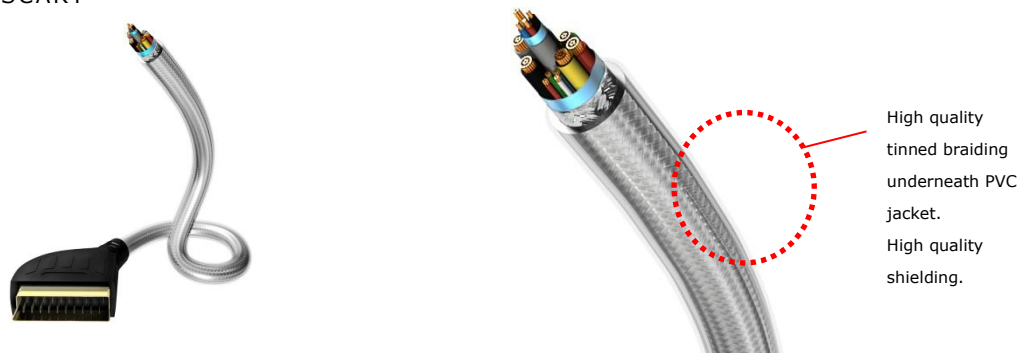

HIGH STANDARD SCART

ITEM-NO.	DESCRIPTION	UNIT/CT	BARCODE	PRICE
20020015	HIGH STANDARD Scart 1,50 m	45	4010409001764	23 €
20020030	HIGH STANDARD Scart 3,00 m	45	4010409001771	32 €
20050015	HIGH STANDARD YUV 1,50 m	45	4010409003126	18 €
20050030	HIGH STANDARD YUV 3,00 m	45	4010409003133	25 €